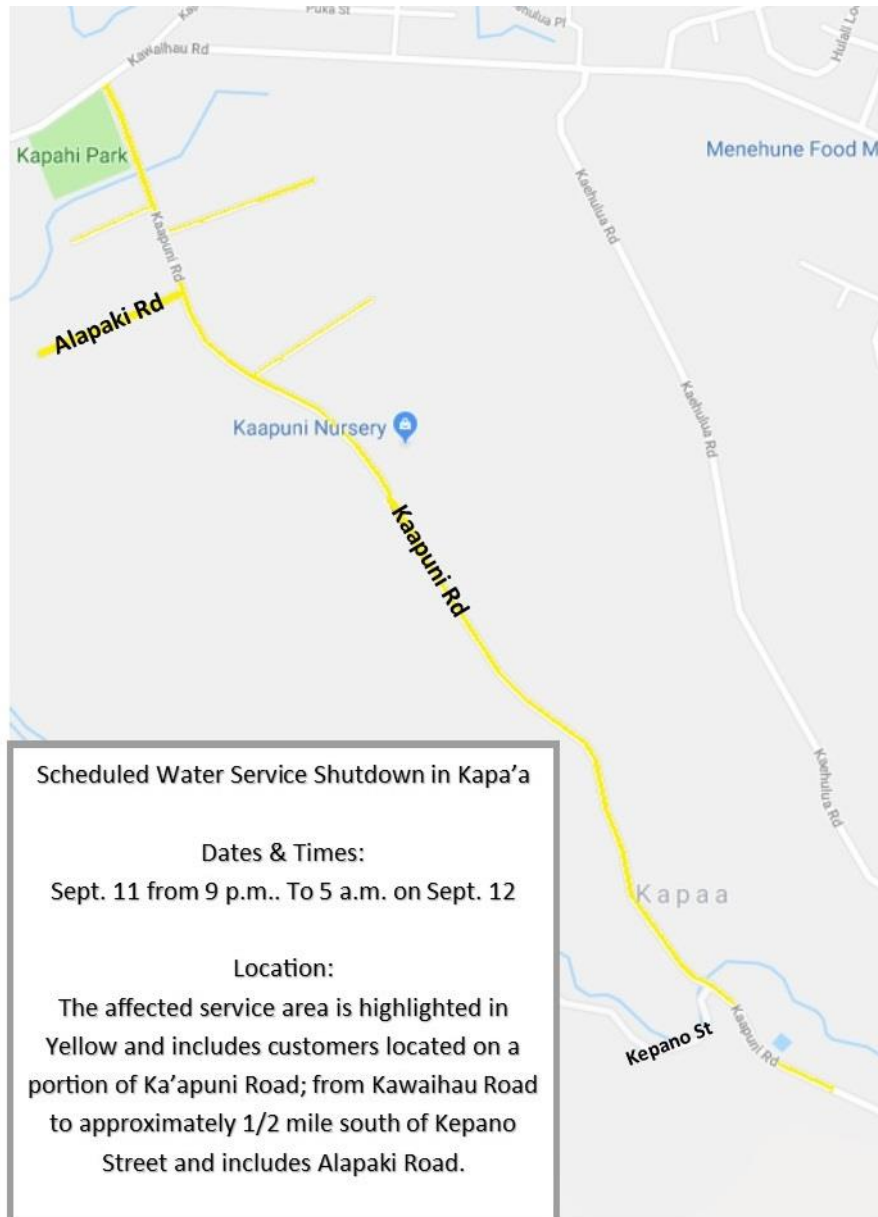

The map above shows the affected service area which is highlighted in yellow and includes customers located on a portion of Ka'apuni Road in Kapa'a; from Kawaihau Road to approximately ½ mile south of Kepano Street and includes Alapaki Road.

###